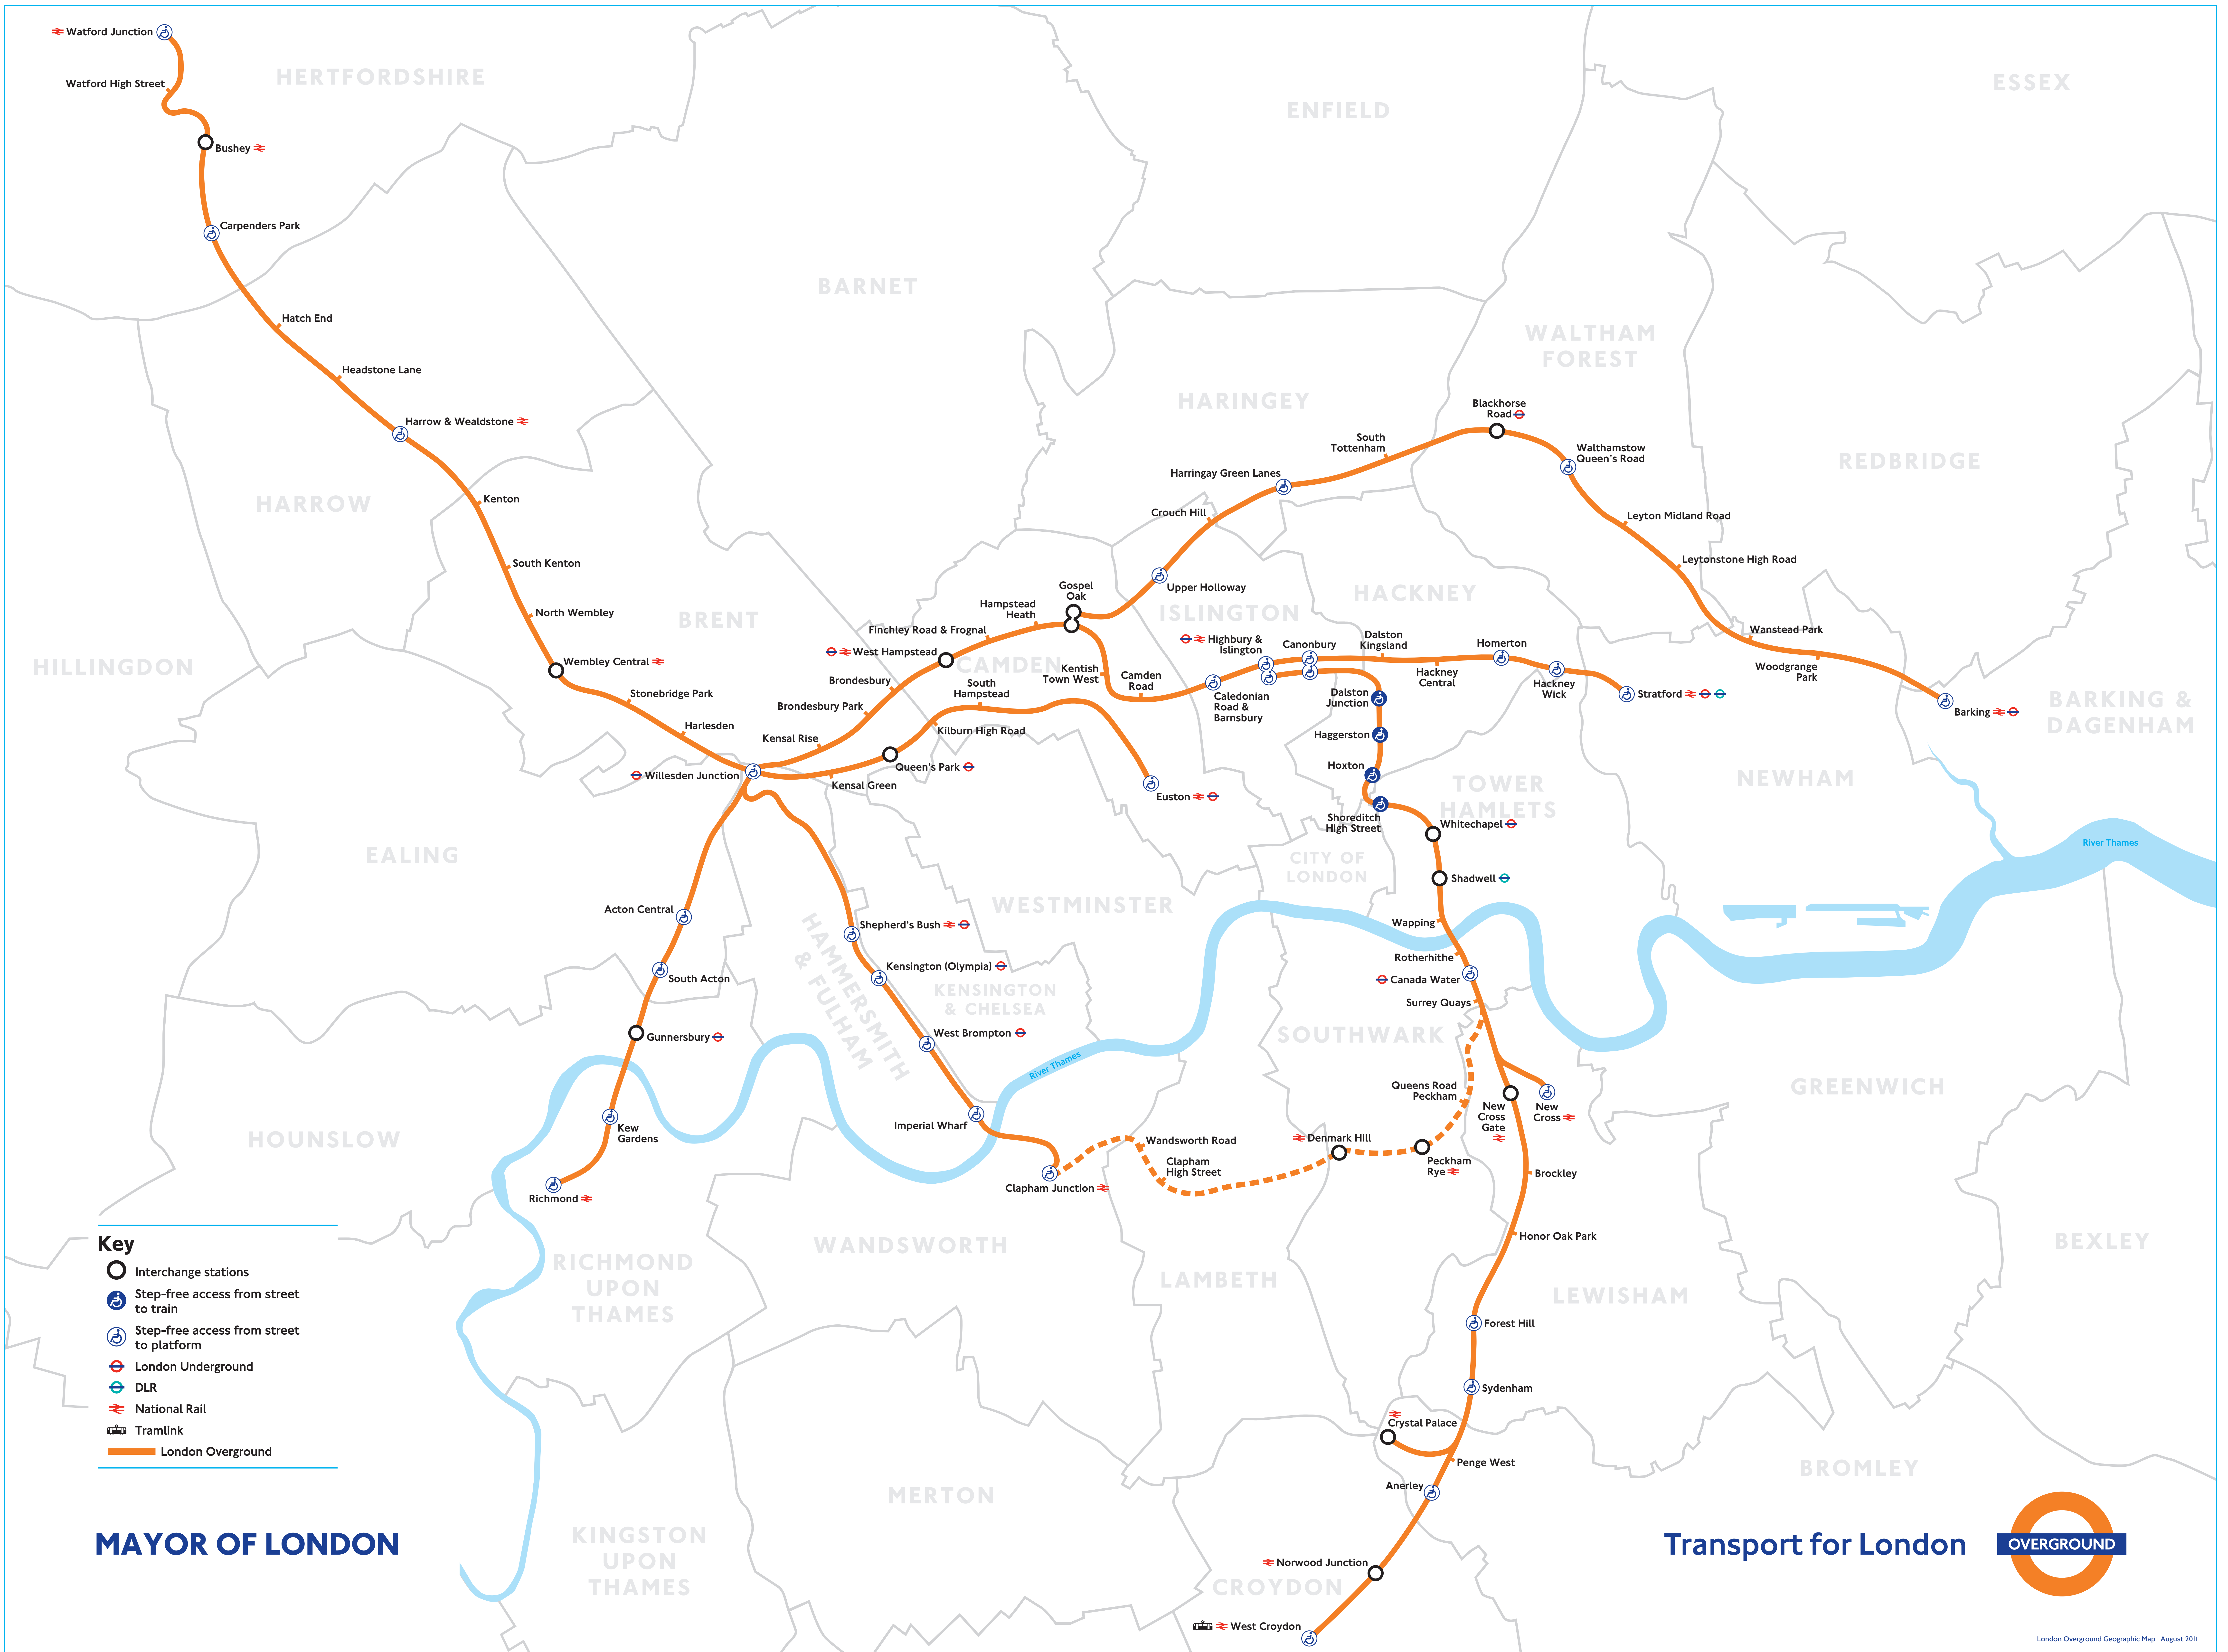

London Overground geographic map

- Key**
- Interchange stations
 - ♿ Step-free access from street to train
 - ♿ Step-free access from street to platform
 - Ⓜ London Underground
 - Ⓛ DLR
 - 🚆 National Rail
 - 🚊 Tramlink
 - 🚝 London Overground

MAYOR OF LONDON

Transport for London **OVERGROUND**