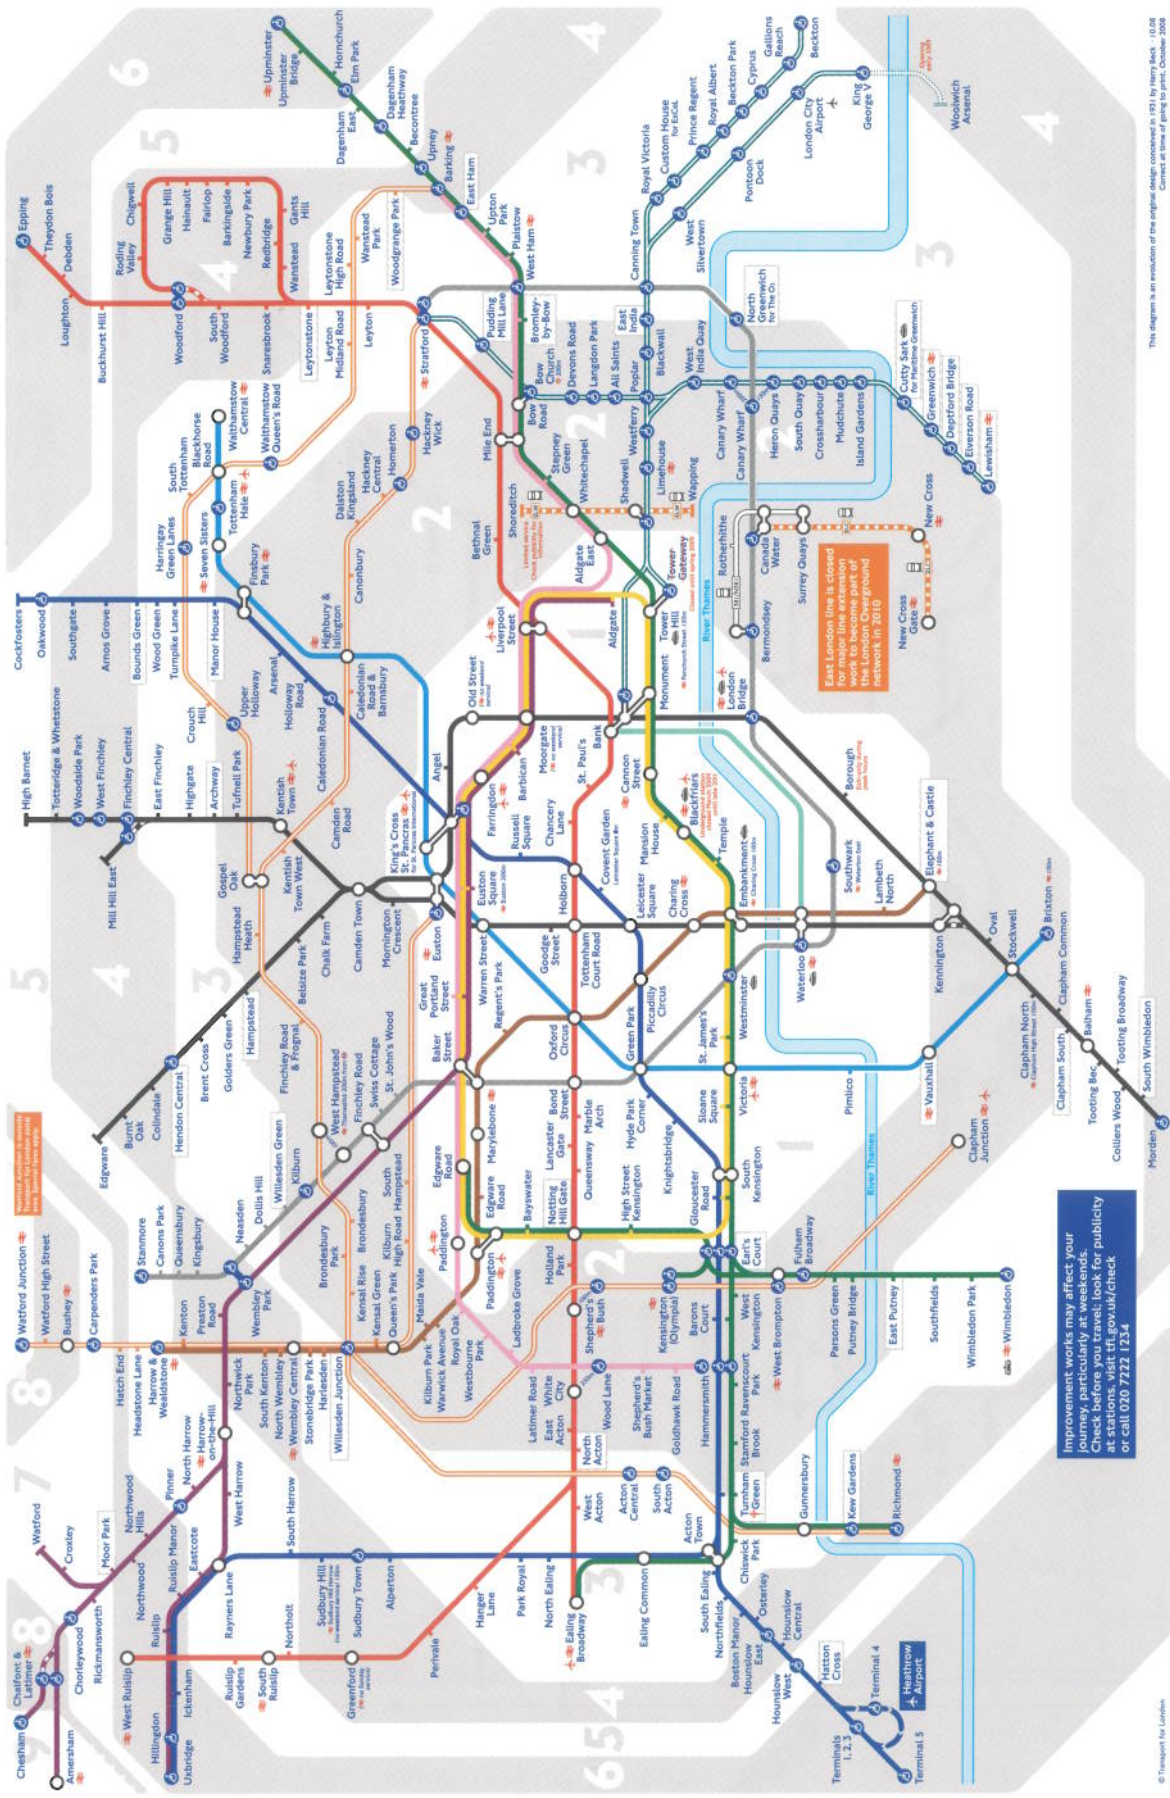

Tube map November 2008

Key to map and symbols

- Bakerloo
- Central
- Circle
- District
- Hammersmith & City
- Jubilee
- Metropolitan
- Northern
- Piccadilly
- Victoria
- Waterloo & City
- DLR
- London Overground
- Replacement bus services

- Interchange stations
- Step-free access from the platform to the street
- Connections with National Rail
- Connections with riverboat services
- Connection with Tramlink
- Interchange with National Rail services to airport
- Replacement bus services

© Transport for London

Transport for London

MAYOR OF LONDON